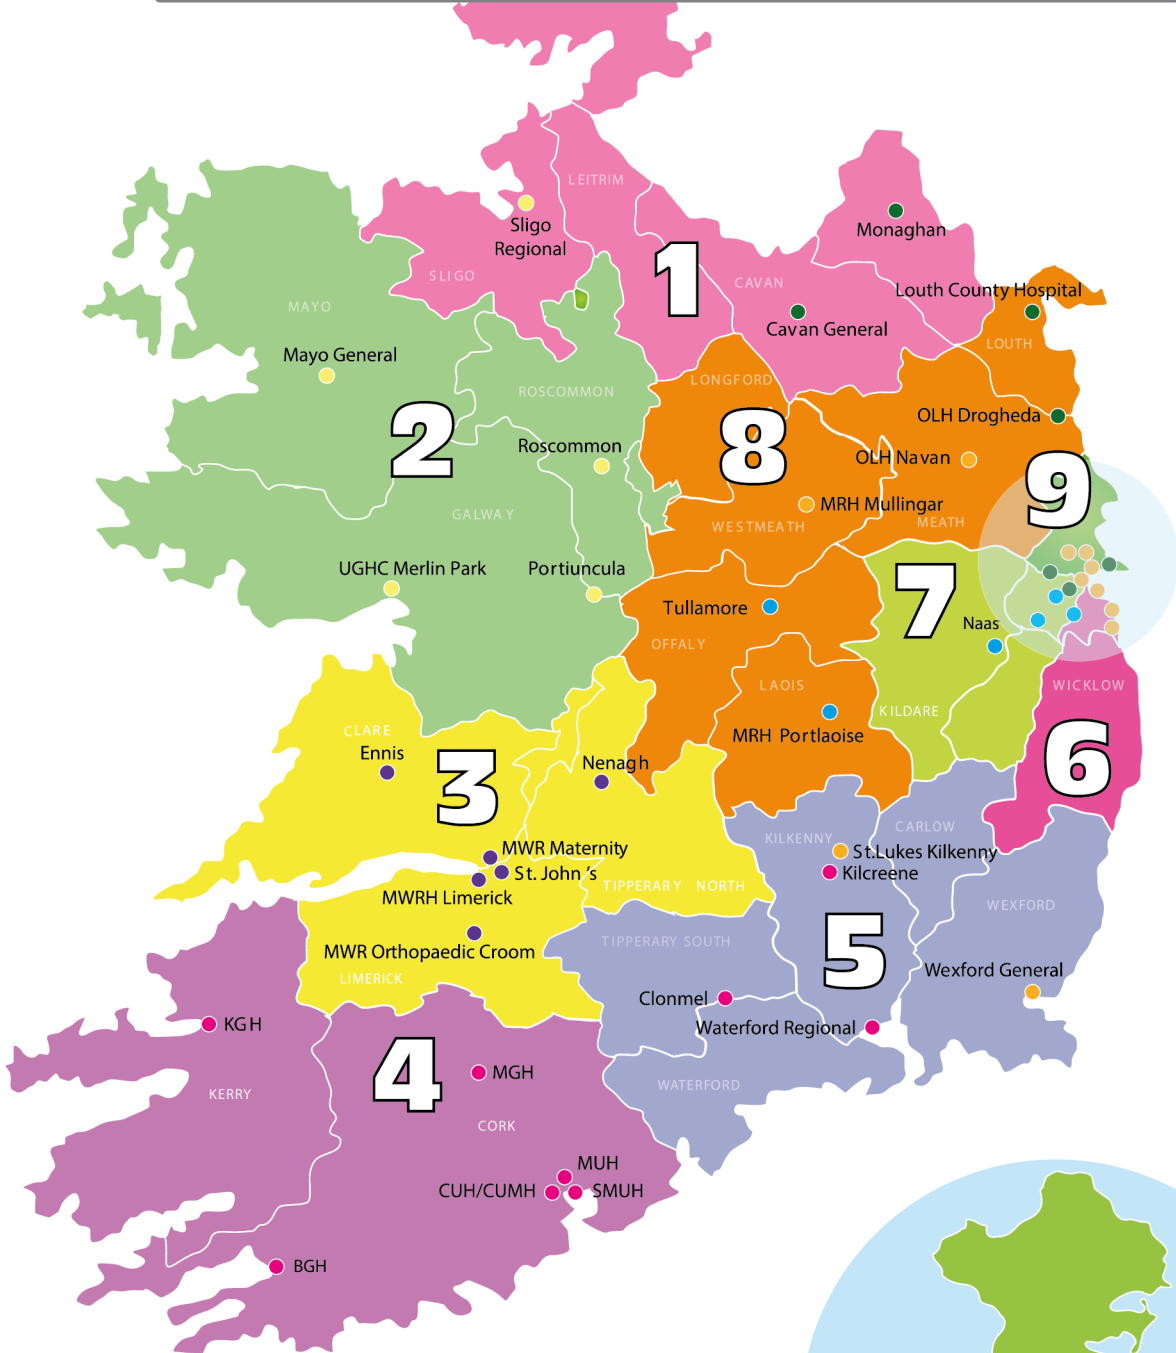

# CHO & HOSPITAL GROUPS MAP

## HOSPITAL GROUPS

- South/ South West Hospital Group
- Ireland East Hospital Group
- Dublin North East Hospital Group
- Dublin Midlands Hospital Group
- Midwest Hospital Group
- West/ North West Hospital Group